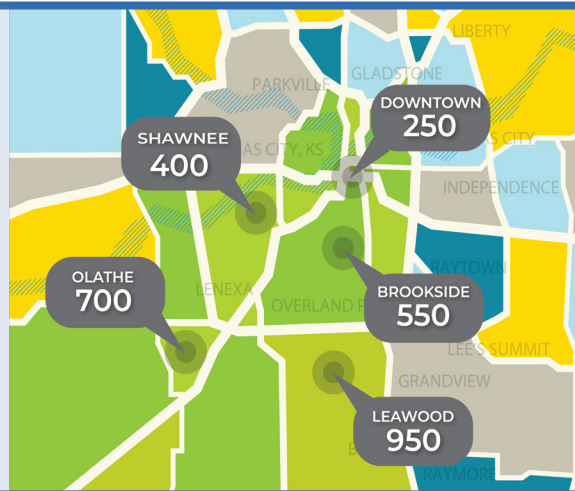

NEXT STEPS

FIND OUT MORE cckc.church/ReachKC

PRAY

Pray for those leading these projects, for the professionals we will work with along the way, and for the people we will be able to reach across our city with expanded facilities.

CAMPUS LOCATIONS AND AVERAGE ATTENDANCE

10901 Lowell, Suite 290 Overland Park, KS 66210
913.685.1161 | cckc.church

 **Christ Community**
an Evangelical Free Church

Reach KC

So *reach out* and welcome one another to God's glory.