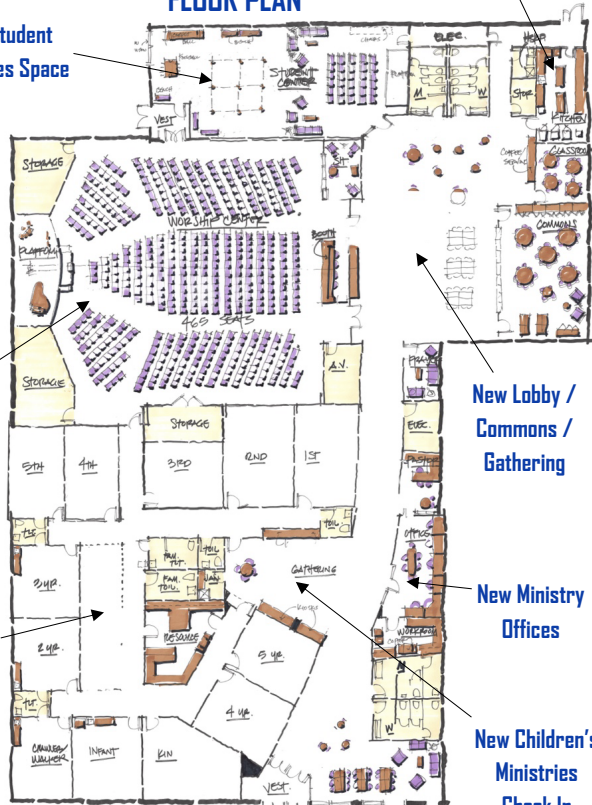

SHAWNEE CAMPUS EXPANSION

LOBBY/COMMONS

WORSHIP CENTER

New Larger Kitchen/Service

FLOOR PLAN

New Student Ministries Space

New 450 Seat Worship Center

New Lobby / Commons / Gathering

FACILITY EXPANSION - Estimated cost of 14,000 square feet for Worship Center, Student Center, and lobby

Funds currently designated for Reach KC

EST. **\$5M** NEEDED FOR COMPLETION

HISTORY

Our heart to reach Kansas City emerged in our original blueprint: *We desire to be a catalyst for spiritual awakening in the Kansas City Metro Area.*